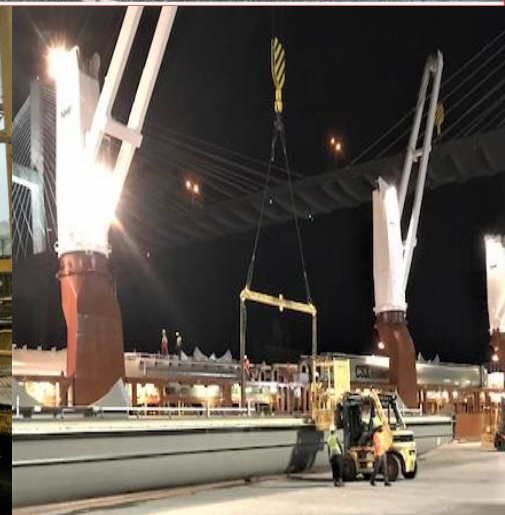

Transport proficiencies via all modes